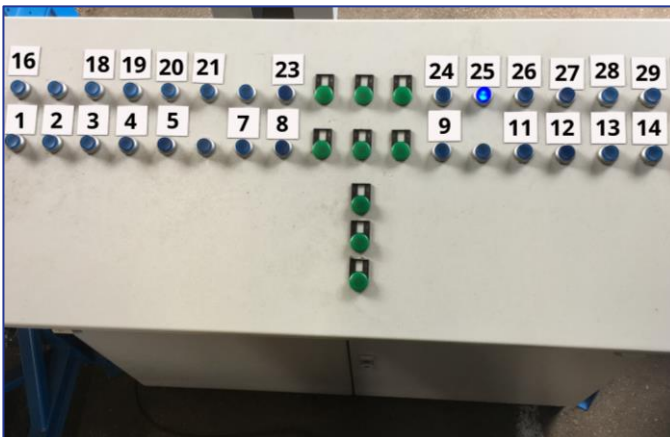

## MPSL (Multi Pallet Sorting line)

- All types of standard pallets can be stacked automatically. > 30 types!!
- Registration of all the sorted and repaired pallets.
- Stop walking with heavy pallets of 10-30kg each.
- Stop lifting approx. 12 tons of pallets a day.
- Broken pallets can be repaired instantly.
- Strong reduction of the fork lifter movements
- Sorting 200-400 pallets per hour
- De-nesting

# MPSL (Multi Pallet Sorting line)

Pallet  
Sorting

Pallet  
Dismantling

Pallet  
Repair

Pallet  
Production

## MPSL (Multi Pallet Sorting line)

- Input of pallets
- Inspection and selection of pallet types within seconds
- Infra-red safety zones
- Ergonomic