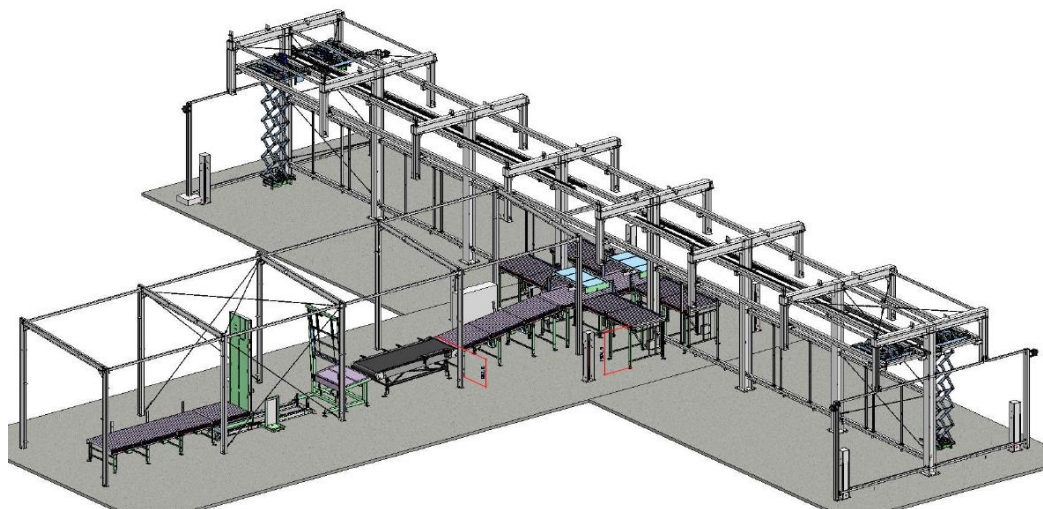

# MPSL (Multi Pallet Sorting line)

**Pallet  
Sorting**

**Pallet  
Dismantling**

**Pallet  
Repair**

**Pallet  
Production**

The unique flexible sorting line that sorts all kinds of pallets and register them at the same time.

## MPSL (Multi Pallet Sorting line)

- All types of standard pallets can be stacked automatically. > 30 types!!
- Registration of all the sorted and repaired pallets.
- Stop walking with heavy pallets of 10-30kg each.
- Stop lifting approx. 12 tons of pallets a day.
- Broken pallets can be repaired instantly.
- Strong reduction of the fork lifter movements
- Sorting 200-400 pallets per hour
- De-nesting

# MPSL (Multi Pallet Sorting line)

Pallet  
Sorting

Pallet  
Dismantling

Pallet  
Repair

Pallet  
Production

## MPSL (Multi Pallet Sorting line)

- Input of pallets
- Inspection and selection of pallet types within seconds
- Infra-red safety zones
- Ergonomic